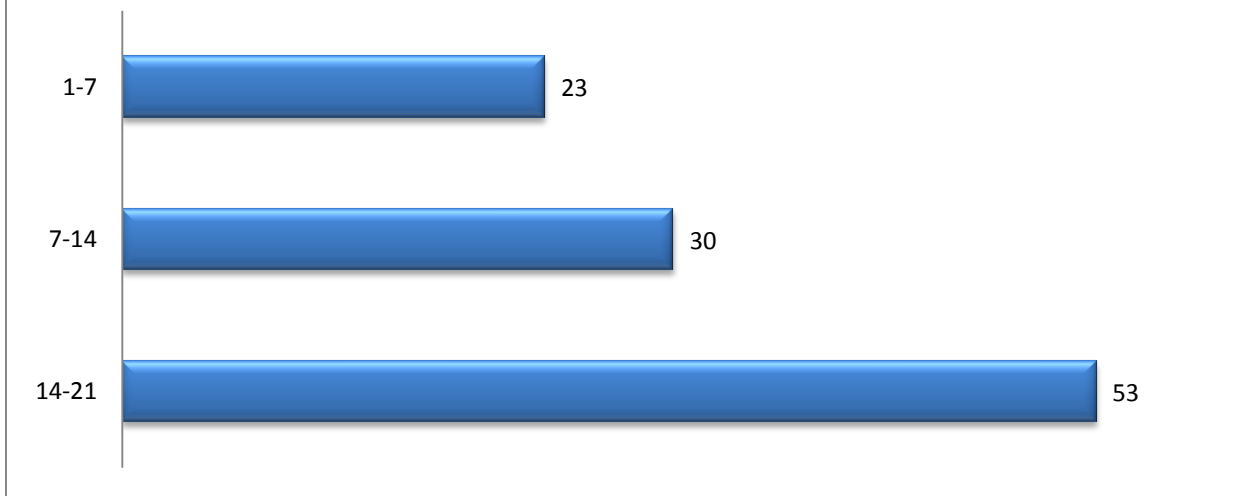

ELCA Membership 1987 through 2008

ELCA Congregations 1987 through 2008

Percent Change from Prior Year

Average Congregation Losses per Seven Year Period Since the Beginning of the ELCA

All data taken from: